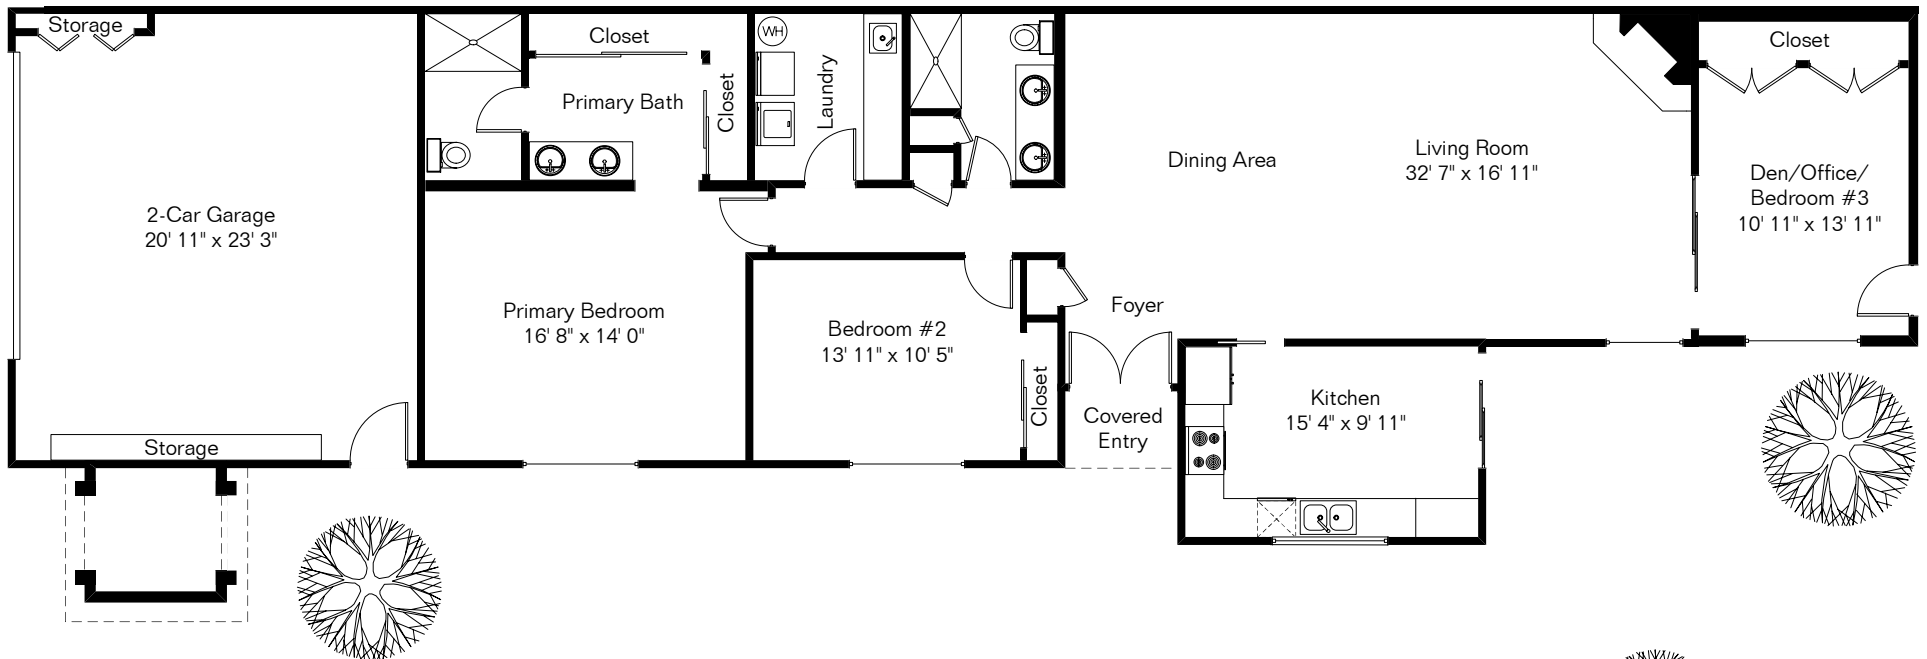

The square footages and room size information are deemed to be reliable but are not guaranteed and should be independently verified. This drawing is for marketing purposes only.

25226 S Mohawk Dr

Living Area 1,768 Sq Ft
Garage 512 Sq Ft